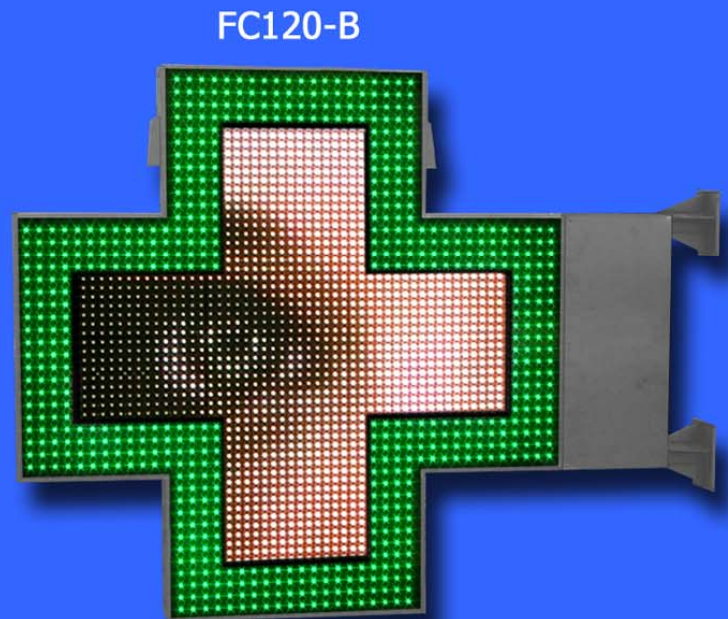

FC90-B

FC120-B

## FULL COLOR PHARMACY CROSS – DOUBLE FACED- GRAPHIC VERSION:

Model Code	FC90-B	FC120-B
LED display Color	Top Led 3 in 1 High brightness - Low consumption	Top Led 3 in 1 High brightness - Low consumption
Brightness	120° 7000 mCd	120° 7000 mCd
Total Number of LED Inner part	2560	2560
Pixel Definition Inner part	48x48	48x48
Total Number of LED External border	984 (su 3 file di led)	1280 (su 4 file di led)
Levels of color	Up to 16 million RGB colors	Up to 16 million RGB colors
External dimensions	930 x 930 x 150 mm	1220 x 1220 x 150 mm
External case	Stainless steel	Stainless steel
Power supply	220/240 Vac 50/60Hz	220/240 Vac 50/60Hz
Consumption	200 watt medium	220 watt medium
Weight	35 Kg	44 Kg
Protection	IP 54	IP 54
Effects	Visualization of animations and Avi video	Visualization of animations and Avi video
Remote connection	Ethernet / USB / WIFI / Power line	Ethernet / USB / WIFI / Power line